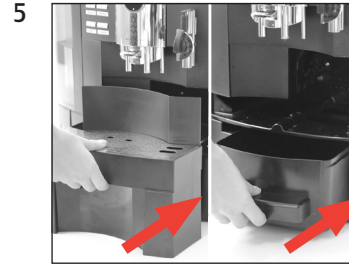

IMPRESSA Xs9 Classic

Cleaning the machine

Approximate duration 20 min.

Equipment required:
 2-phase cleaning tablets
 Tub of 25 (Art. 62535)
 Pack of 6 (Art. 62715)

These short instructions do not replace the 'IMPRESSA Xs9 Classic Instructions for Use'. Make sure you read and observe the safety information and warnings first in order to avoid hazards.

Precondition: COFFEE READY /
 CLEAN MACHINE

DURATION 20 MIN. /
 START YES

EMPTY TRAY

PRESS RINSE

CLEANS
 ADD TABLET / PRESS
 RINSE

REINIGT
 EMPTY TRAY

COFFEE READY