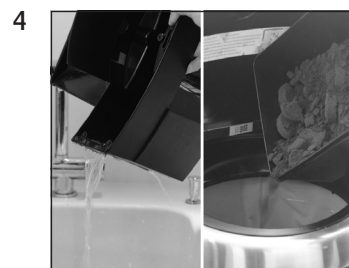

IMPRESSA Xs9 Classic

Cleaning the machine

Approximate duration 20 min.

Equipment required:
 2-phase cleaning tablets
 Tub of 25 (Art. 62535)
 Pack of 6 (Art. 62715)

These short instructions do not replace the 'IMPRESSA Xs9 Classic Instructions for Use'. Make sure you read and observe the safety information and warnings first in order to avoid hazards.

Precondition: COFFEE READY /
 CLEAN MACHINE

DURATION 20 MIN. /
 START YES

EMPTY TRAY

PRESS RINSE

CLEANS
 ADD TABLET / PRESS
 RINSE

REINIGT
 EMPTY TRAY

COFFEE READY