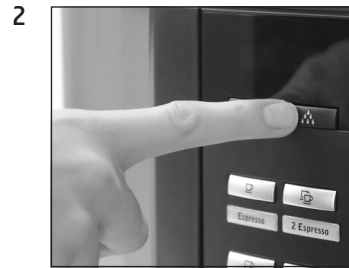

IMPRESSA Xs9 Classic

Cleaning the machine

Approximate duration 20 min.

Equipment required:
 2-phase cleaning tablets
 Tub of 25 (Art. 62535)
 Pack of 6 (Art. 62715)

These short instructions do not replace the 'IMPRESSA Xs9 Classic Instructions for Use'. Make sure you read and observe the safety information and warnings first in order to avoid hazards.

Precondition: COFFEE READY /
 CLEAN MACHINE

DURATION 20 MIN. /
 START YES

EMPTY TRAY

PRESS RINSE

CLEANS
 ADD TABLET / PRESS
 RINSE

REINIGT
 EMPTY TRAY

COFFEE READY