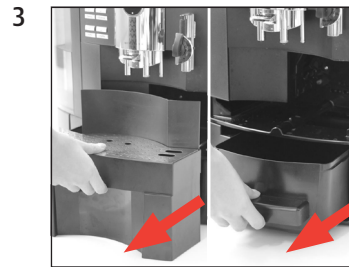

IMPRESSA Xs9 Classic

Cleaning the machine

Approximate duration 20 min.

Equipment required:
 2-phase cleaning tablets
 Tub of 25 (Art. 62535)
 Pack of 6 (Art. 62715)

These short instructions do not replace the 'IMPRESSA Xs9 Classic Instructions for Use'. Make sure you read and observe the safety information and warnings first in order to avoid hazards.

Precondition: COFFEE READY /
 CLEAN MACHINE

DURATION 20 MIN. /
 START YES

EMPTY TRAY

PRESS RINSE

CLEANS
 ADD TABLET / PRESS
 RINSE

REINIGT
 EMPTY TRAY

COFFEE READY