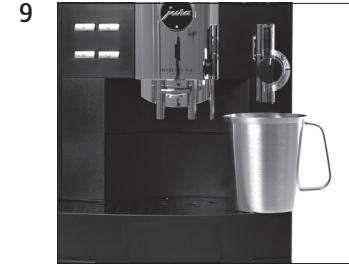

FILTER RINSING
COFFEE READY