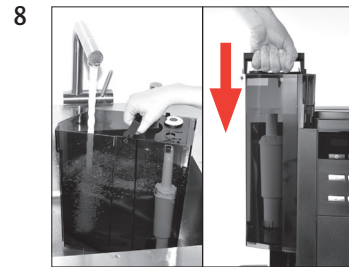

## Changing the filter

Equipment required:  
**CLARIS White filter cartridge**  
 Pack of 4 (Art. 62911)

These short instructions do not replace the 'The IMPRESSA Xs95/Xs90 One Touch and IMPRESSA Xs9 One Touch Classic Manual'. Make sure you read and observe the safety information and warnings first in order to avoid hazards.

Precondition: COFFEE READY /  
 CHANGE FILTER

DURATION 2 MIN. /  
 START YES

CHANGE FILTER /  
 PRESS RINSE

FILTER RINSING  
 COFFEE READY