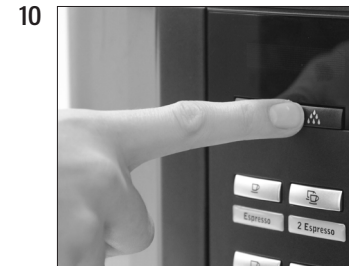

FILTER RINSING
COFFEE READY